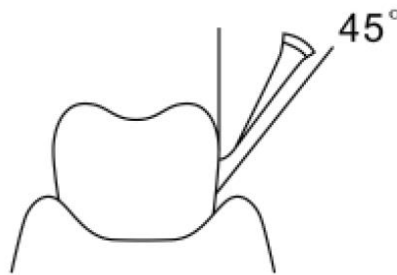

Product Specifications

- Rated voltage : 3.7V
- Rated current : 130mA
- Battery capacity : 300mAh
- Standby current : 520uA
- Product size : 183.6x30x22.3mm
- Product weight : 53.6g
- Charging voltage : 5V
- Motor noise : 560dB

Usage

Before first use, the product must be charged fully (full charge: 2 hours). For the location of the charging port, please refer to number 4 under Product structure.

Press the boot button to turn on, adjust the key position through the upper and lower adjustment buttons, and start cleaning the parts that need cleaning (reference picture below). After cleaning the teeth, wash the metal head with flowing clean water. Clean the Department to wipe the body of the tooth cleaner.

Charger

1. This product uses the DC interface charging mode, the user takes out the distribution DC interface charging line, the DC interface is inserted into the machine back socket, and the USB interface is inserted at the end of the charger.
2. After entering the charging mode, the tooth cleaner enters the closed state. At this time, the machine will stop working
3. In charging, the light at the bottom is red and full of is green light (reference picture below).

INSTRUCTIONS FOR RECYCLING AND DISPOSAL:

This label means that the product cannot be disposed of as other household waste throughout the EU. To prevent potential damage to the environment or human health from uncontrolled waste disposal. Recycle responsibly to promote the sustainable use of material resources. If you want to return a used device, use the drop-off and collection system, or contact the retailer from whom you bought the product. The retailer can accept the product for environmentally safe recycling.

A declaration by the manufacturer that the product complies with the requirements of the applicable EU Directives.