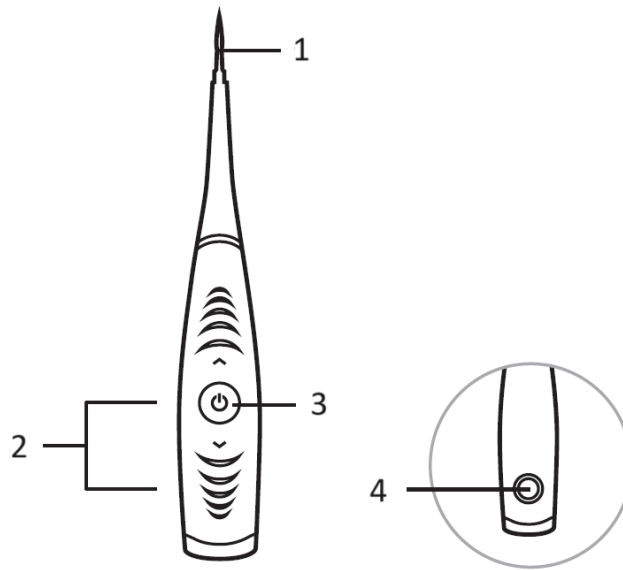

EN: SMILY – USER MANUAL

Product structure

1. Cleaner Head
2. +Key/-Key
3. ON/OFF button
4. DC Charger

This product is small in shape and convenient to carry. It allows you to clean your teeth at home. This product uses a clean head with the same structure as dentist. It can effectively remove obvious dental calculus, and also have certain cleaning effect on dental plaque and tooth stains.