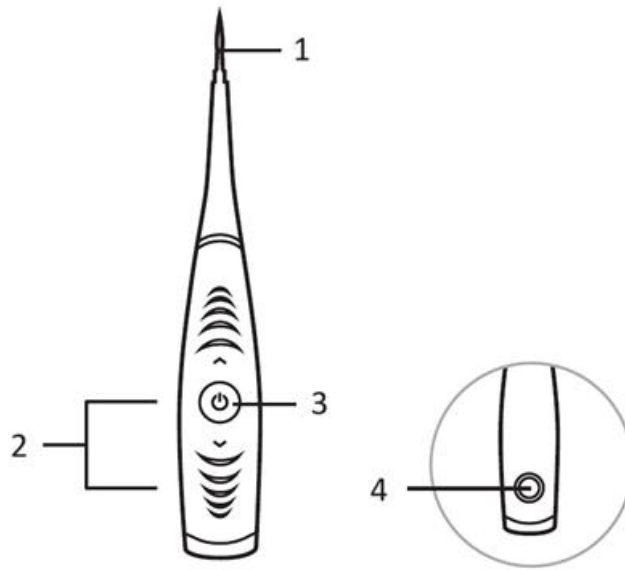

Charger

1. This product uses the DC interface charging mode, the user takes out the distribution DC interface charging line, the DC interface is inserted into the machine back socket, and the USB interface is inserted at the end of the charger.
2. After entering the charging mode, the tooth cleaner enters the closed state. At this time, the machine will stop working
3. In charging, the light at the bottom is red and full of is green light (reference picture below).

A declaration by the manufacturer that the product complies with the requirements of the applicable EU Directives.

SI: SMILY - UPORABNIŠKI PRIROČNIK

Struktura izdelka

1. Čistilna glava
2. Gumb +/Gumb -
3. gumb za vklop/izklop
4. Polnilec za enosmerni tok