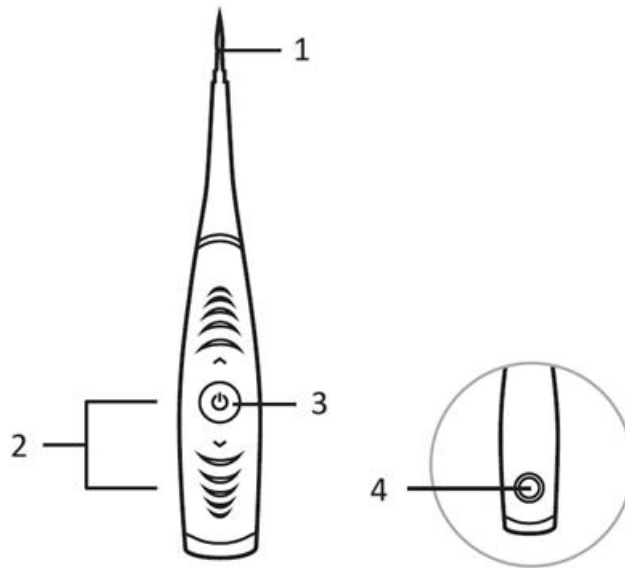

DE/AT: SMILY - BENUTZERHANDBUCH

Aufbau des Produkts

1. Reinigerkopf
2. +Taste/Taste
3. EIN/AUS-Taste
4. DC-Ladegerät

Dieses Produkt ist klein in der Form und bequem zu tragen. Es ermöglicht Ihnen, Ihre Zähne zu Hause zu reinigen. Dieses Produkt verwendet einen Reinigungskopf mit der gleichen Struktur wie beim Zahnarzt. Es kann offensichtlichen Zahnstein effektiv entfernen und hat auch eine gewisse Reinigungswirkung auf Zahnbelag und Zahnflecken.

Merkmale des Produkts

- -Professionelle Qualität Legierung Metall Reinigungskopf, Reinigungseffekt sehr schön;
- -Fünf einstellbare, geeignet für verschiedene Bedürfnisse;
- -Intelligente Hochfrequenz-Vibration, effektive Entfernung von Zahnstein und so weiter;
- -Ganzkörper-Design, schön und großzügig ;
- -Die Batterie ist langlebig und praktisch.

Sicherheitswarnungen

- -Metallkopf des Zahnreinigers, nicht austauschbar
- -Legen Sie die Produkte nicht in direktes Sonnenlicht. In Innenräumen bei -10 C bis 40 C aufbewahren.
- -Waschen Sie das Produkt nicht und lassen Sie es nicht für längere Zeit einweichen.
- -Die Produkte sind nur für Erwachsene bestimmt. Bitte bewahren Sie sie nach dem Gebrauch auf und vermeiden Sie den Kontakt mit Kindern, damit diese nicht versehentlich verletzt werden.
- -Das Produkt enthält Batterien. Legen Sie das Produkt nicht in ein Feuer oder einen Behälter mit hoher Temperatur, um Feuer oder Explosionen zu vermeiden.