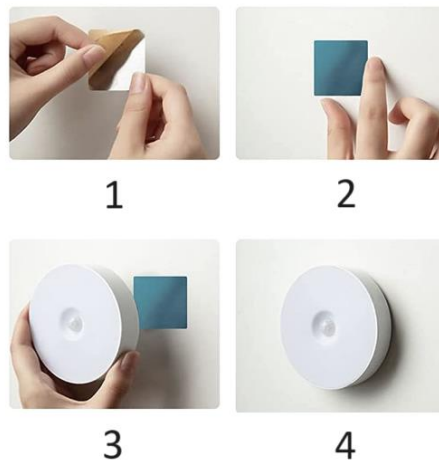

Colour temperature: Warm White

Instructions for use:

1. The product does not need wiring and is easy to install. It can be widely used in bedrooms, wardrobes, cabinets, stairs, sun Spaces with lighting requirements such as platforms and carriages
2. If the environment is bright, the night light will automatically enter the dormant state, and at night when a person enters the scanning area of 3 to 6 meters in the domain, the night light will automatically turn on the light when it senses the human body temperature, and turns off the light after the person leaves for 25 seconds.
3. Built-in high-quality lithium battery, the red light is on when charging, and the red light is off when fully charged, it can be connected to a mobile phone charger or battery Brain USB port for charging.
4. The product base is attached with a magnetic sheet, which can be directly adsorbed on the iron surface, or the matching quadruple iron can be used The sheet (with 3M adhesive) is adsorbed on any surface.